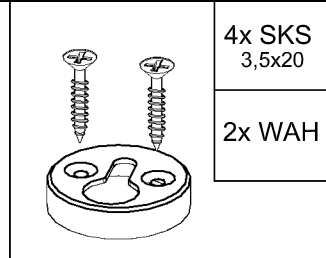

4x SKS
3,5x20

2x WAH

Mirrors & More GmbH
Gut Nierhof 17
59757 Arnsberg
Germany

www.mirrors-and-more.com

4x SKS
3,5x20

2x WAH

Mirrors & More GmbH
Gut Nierhof 17
59757 Arnsberg
Germany

www.mirrors-and-more.com