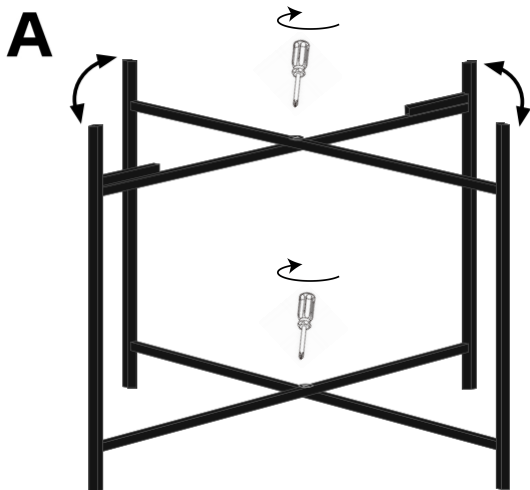

EXCL.

2min

A

B

C

Max. loading : 3kg

Mirrors & More GmbH
Gut Nierhof 17
59757 Arnsberg
Germany

www.mirrors-and-more.com