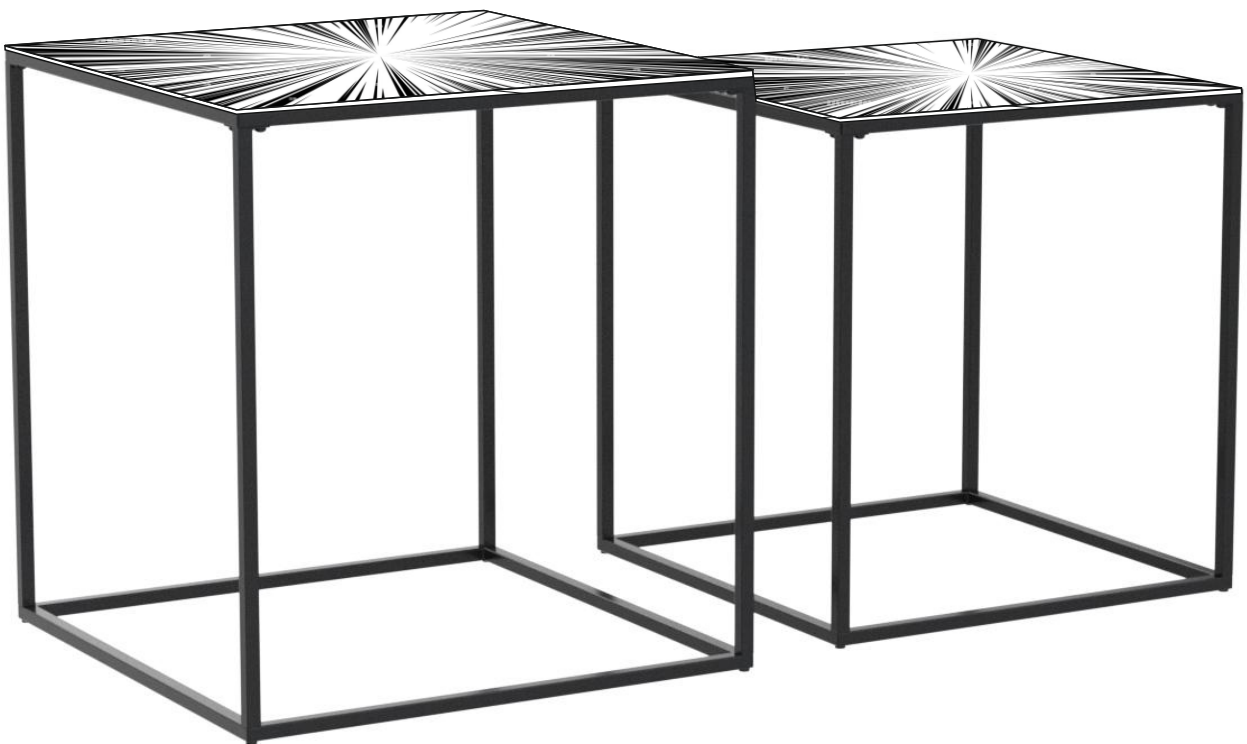

Hira 2770189

Max. loading: 10kg

Mirrors & More GmbH  
Gut Nierhof 17  
59757 Arnsberg  
Germany

[www.mirrors-and-more.com](http://www.mirrors-and-more.com)