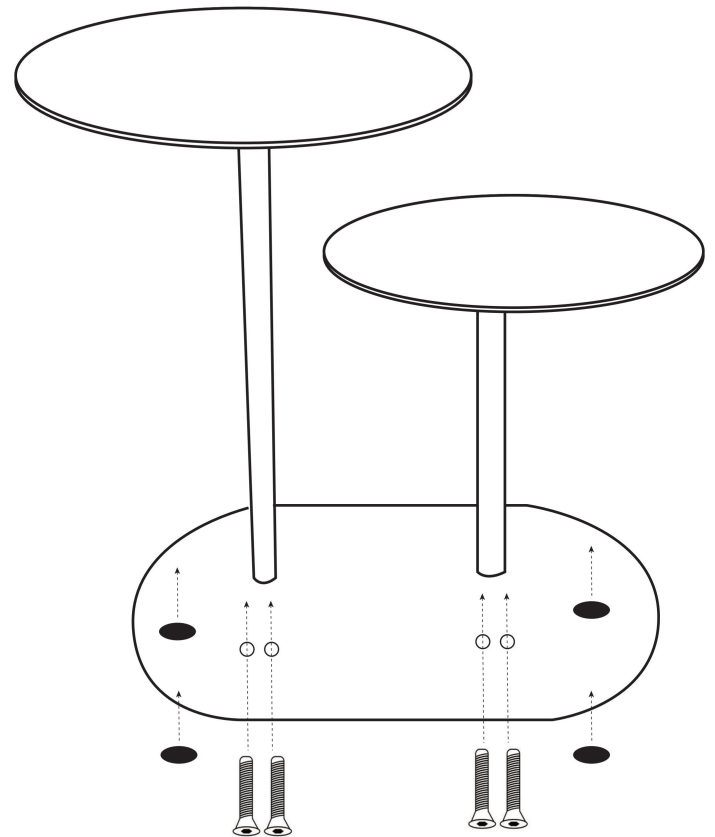

EXCL.

8 Min

INCL.

x6

x1

x4

x1

x4

①

②

ACHTUNG: Bitte entfernen Sie vor der Installation den Aufkleber auf der Rückseite und verwahren Sie diesen für den Fall, dass Sie die Artikelinformationen in Zukunft benötigen.

ATTENTION: Please remove the sticker on the back before installation and keep it in case you need the article information in the future.

Max.loading:8kg

Mirrors & More GmbH
Gut Nierhof 17
59757 Arnsberg
Germany

info@mirrors-and-more.com
www.mirrors-and-more.com